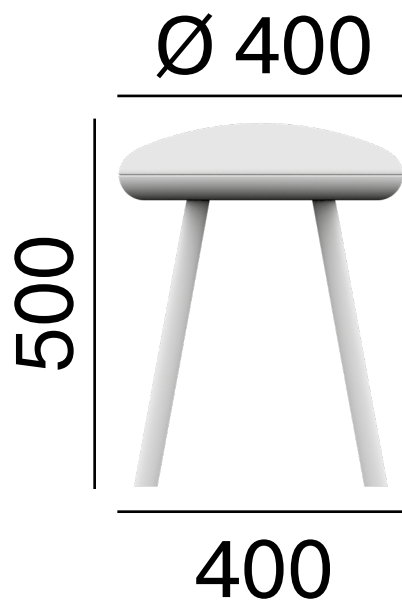

LD Seating

Rozměry
Dimensions
Maße
Dimensions

Spot

**LD
Seating**

Spot SP-500

**LD
Seating**

Spot SP-770

Spot SP-T1080/600

**LD
Seating**

Spot SP-T500/600

**LD
Seating**

Spot SP-T720/900

**LD
Seating**

Spot SP-670

**Make
a good
move**