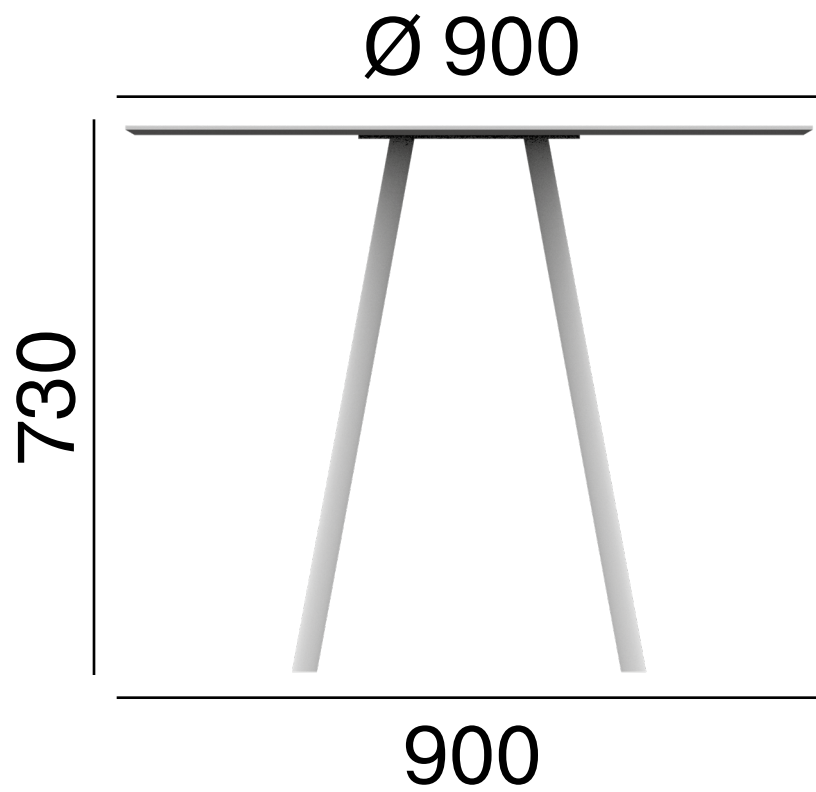

LD Seating

Rozměry
Dimensions
Maße
Dimensions

Spot

**LD
Seating**

Spot SP-500

**LD
Seating**

Spot SP-770

Spot SP-T1080/600

**LD
Seating**

Spot SP-T500/600

**LD
Seating**

Spot SP-T720/900

**LD
Seating**

Spot SP-670

**Make
a good
move**