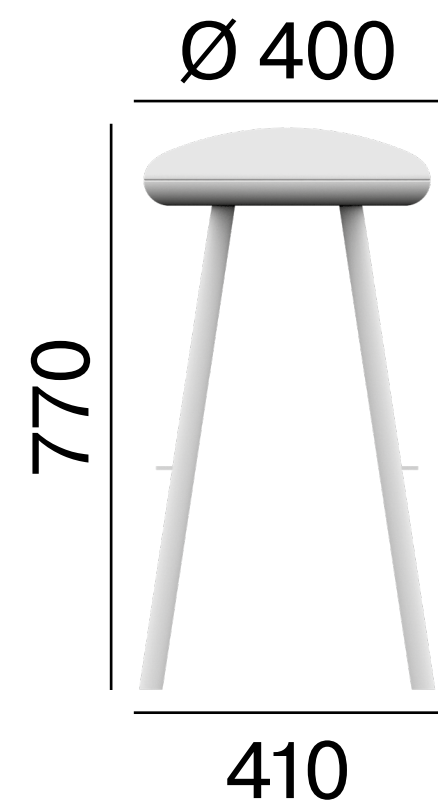

LD Seating

Rozměry
Dimensions
Maße
Dimensions

Spot

**LD
Seating**

Spot SP-500

**LD
Seating**

Spot SP-770

Spot SP-T1080/600

**LD
Seating**

Spot SP-T500/600

**LD
Seating**

Spot SP-T720/900

**LD
Seating**

Spot SP-670

**Make
a good
move**