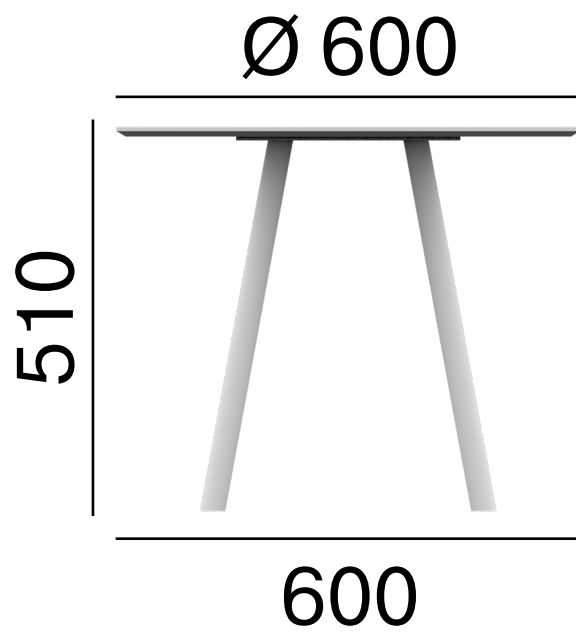

LD Seating

Rozměry
Dimensions
Maße
Dimensions

Spot

**LD
Seating**

Spot SP-500

**LD
Seating**

Spot SP-770

Spot SP-T1080/600

**LD
Seating**

Spot SP-T500/600

**LD
Seating**

Spot SP-T720/900

**LD
Seating**

Spot SP-670

**Make
a good
move**