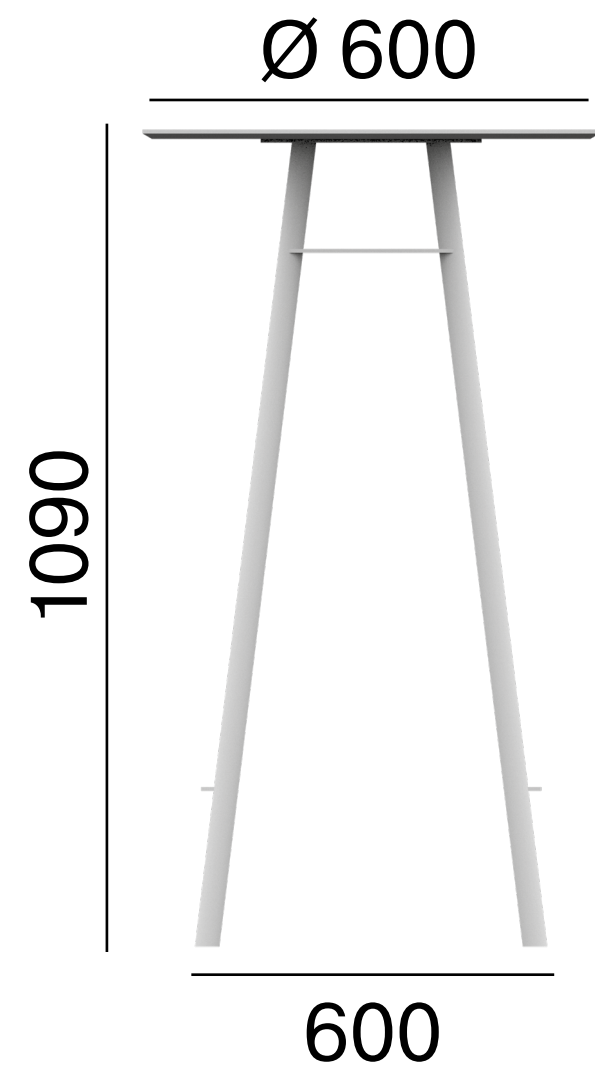

LD Seating

Rozměry
Dimensions
Maße
Dimensions

Spot

**LD
Seating**

Spot SP-500

**LD
Seating**

Spot SP-770

Spot SP-T1080/600

**LD
Seating**

Spot SP-T500/600

**LD
Seating**

Spot SP-T720/900

**LD
Seating**

Spot SP-670

**Make
a good
move**