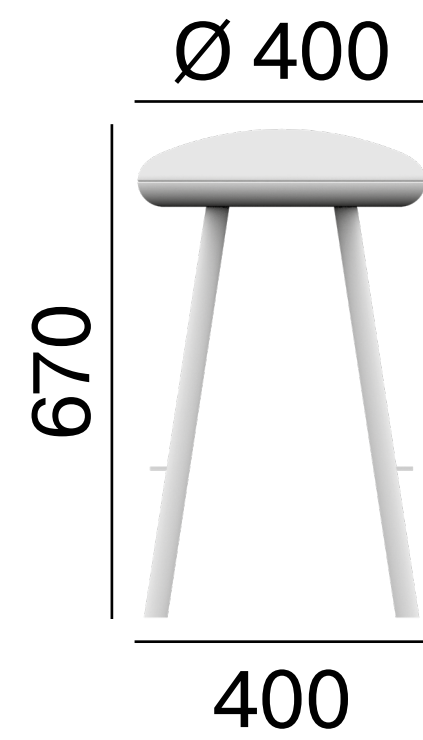

LD Seating

Rozměry
Dimensions
Maße
Dimensions

Spot

**LD
Seating**

Spot SP-500

**LD
Seating**

Spot SP-770

Spot SP-T1080/600

**LD
Seating**

Spot SP-T500/600

**LD
Seating**

Spot SP-T720/900

**LD
Seating**

Spot SP-670

**Make
a good
move**