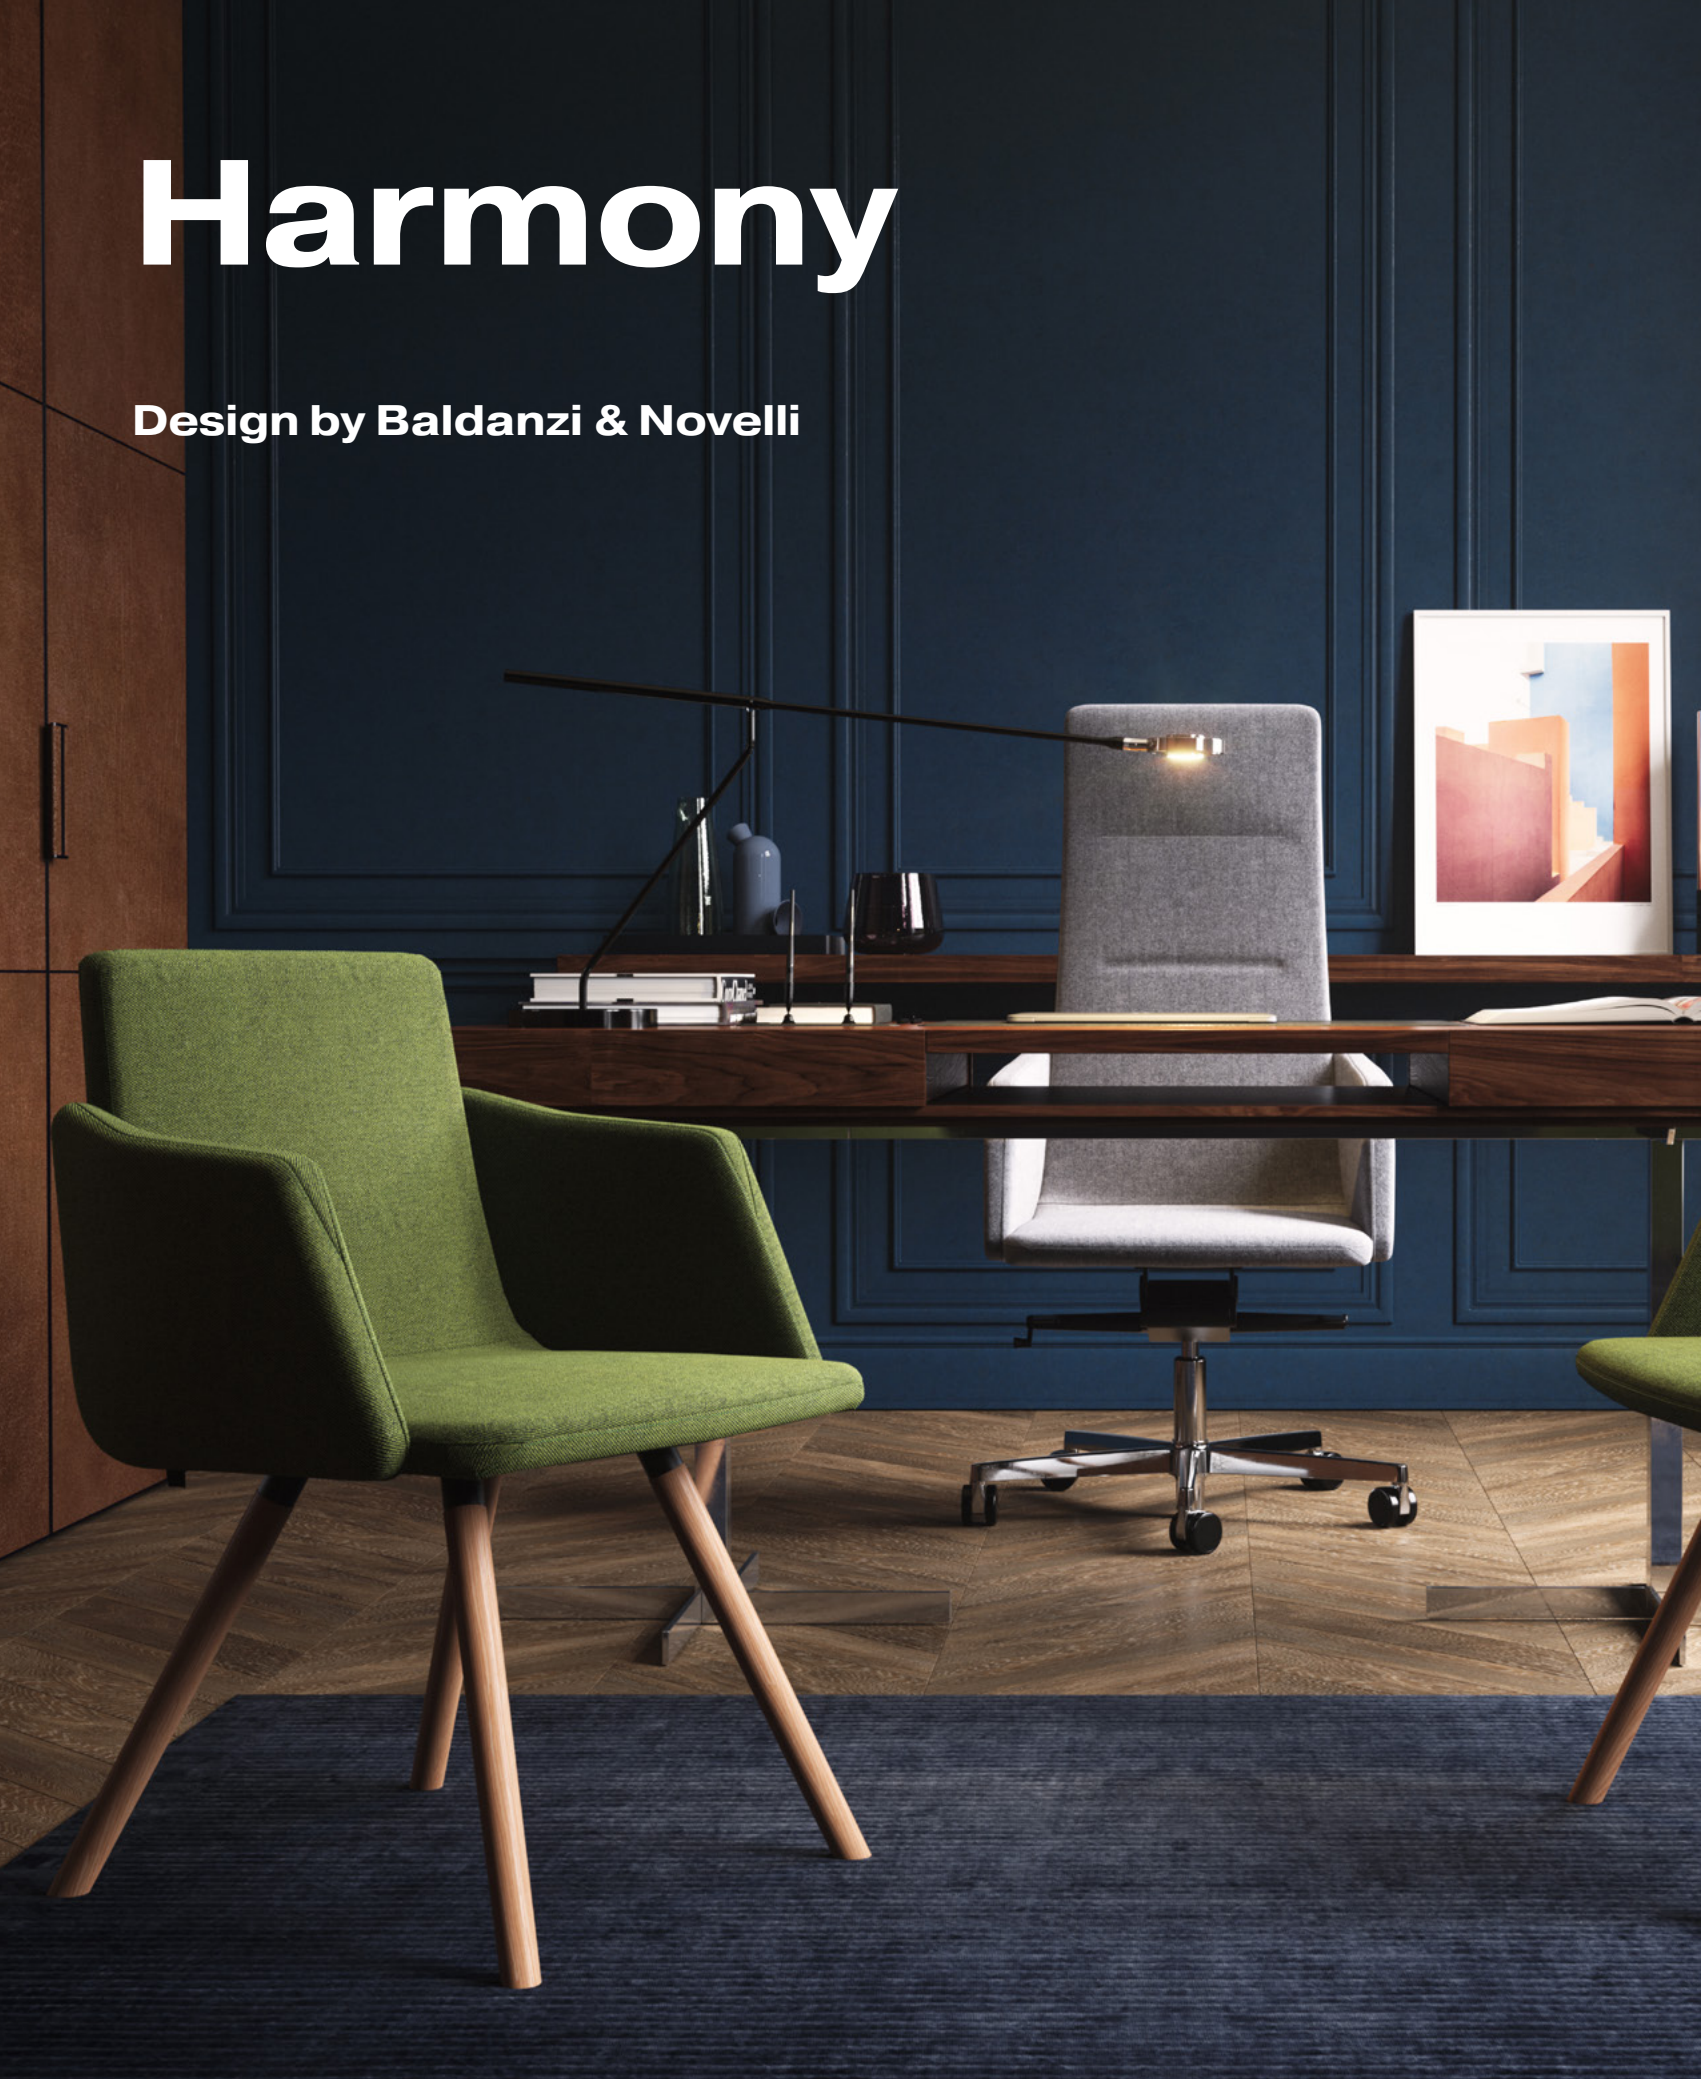

Harmony

Design by Baldanzi & Novelli