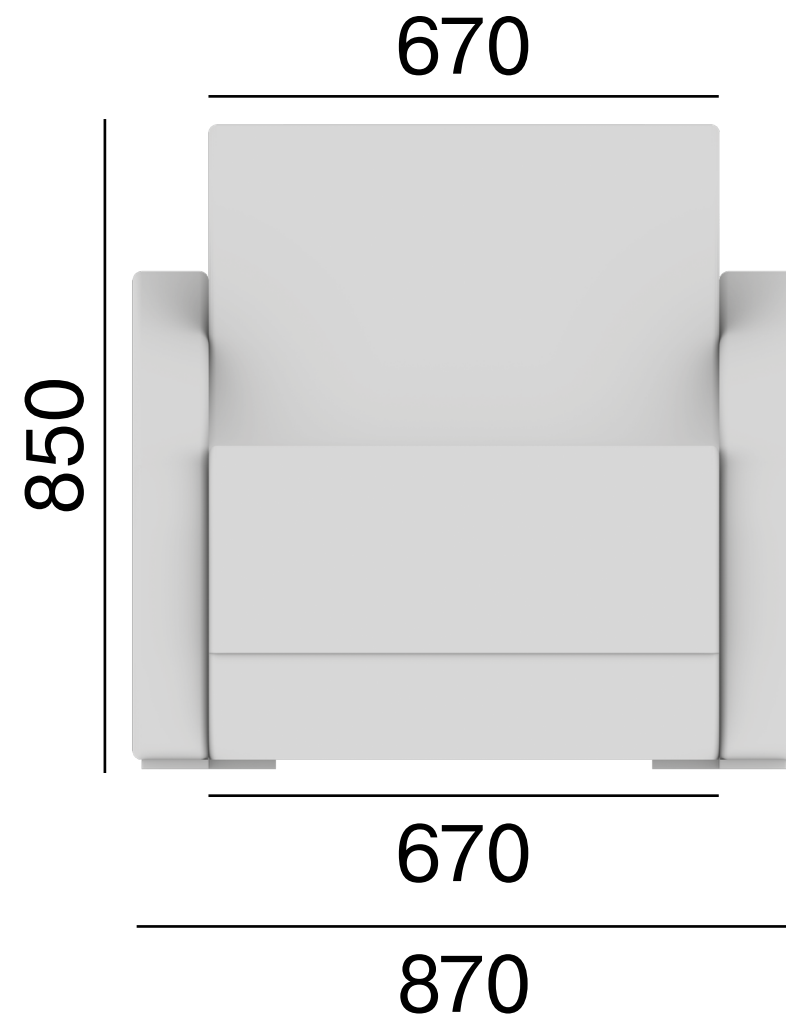

LD Seating

Rozměry
Dimensions
Maße
Dimensions

Open Port

**LD
Seating**

Open Port OP-K, BR

LD Seating

Open Port OP-D2

LD Seating

Open Port OP-D3,90

LD Seating

Open Port OP-D45

LD Seating

Open Port OP-D90

LD Seating

Open Port OP-DS

LD Seating

Open Port OP-D

LD Seating

Open Port OP-K

LD Seating

Open Port OP-P

LD Seating

Open Port OP-T

**Make
a good
move**