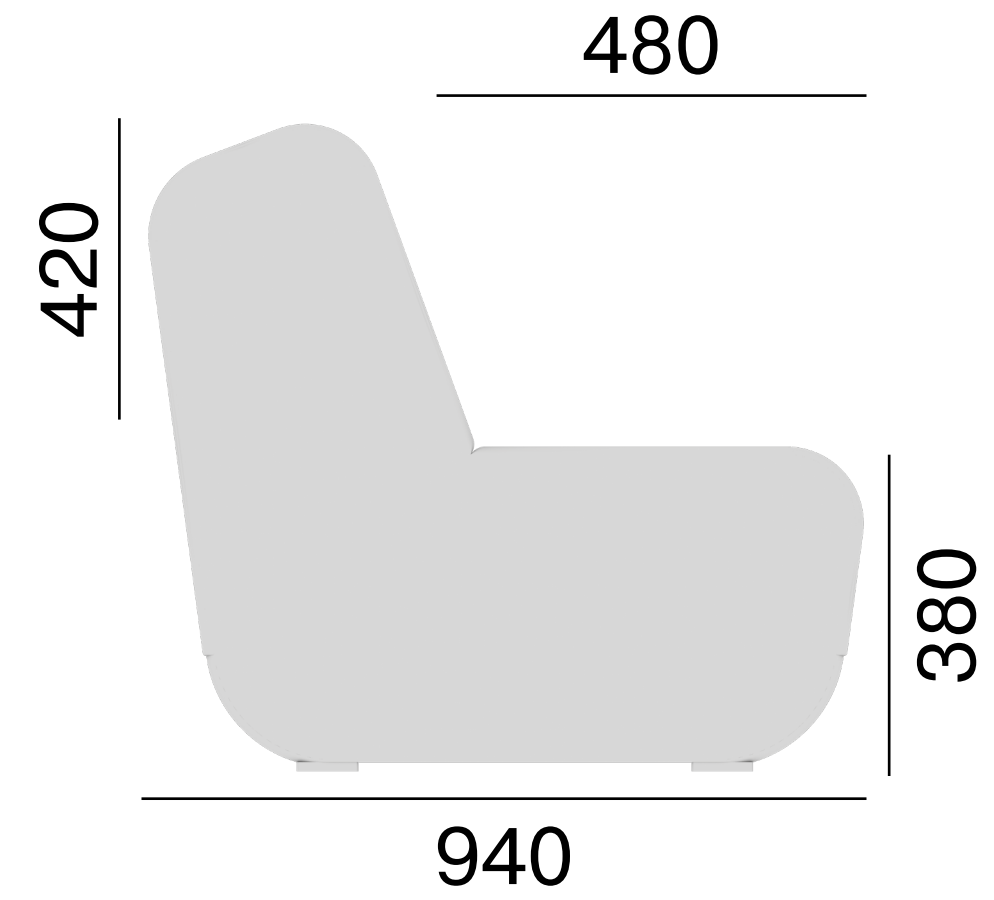

LD Seating

Rozměry
Dimensions
Maße
Dimensions

Open Port

**LD
Seating**

Open Port OP-K, BR

LD Seating

Open Port OP-D2

LD Seating

Open Port OP-D3,90

LD Seating

Open Port OP-D45

LD Seating

Open Port OP-D90

LD Seating

Open Port OP-DS

LD Seating

Open Port OP-D

LD Seating

Open Port OP-K

LD Seating

Open Port OP-P

LD Seating

Open Port OP-T

**Make
a good
move**