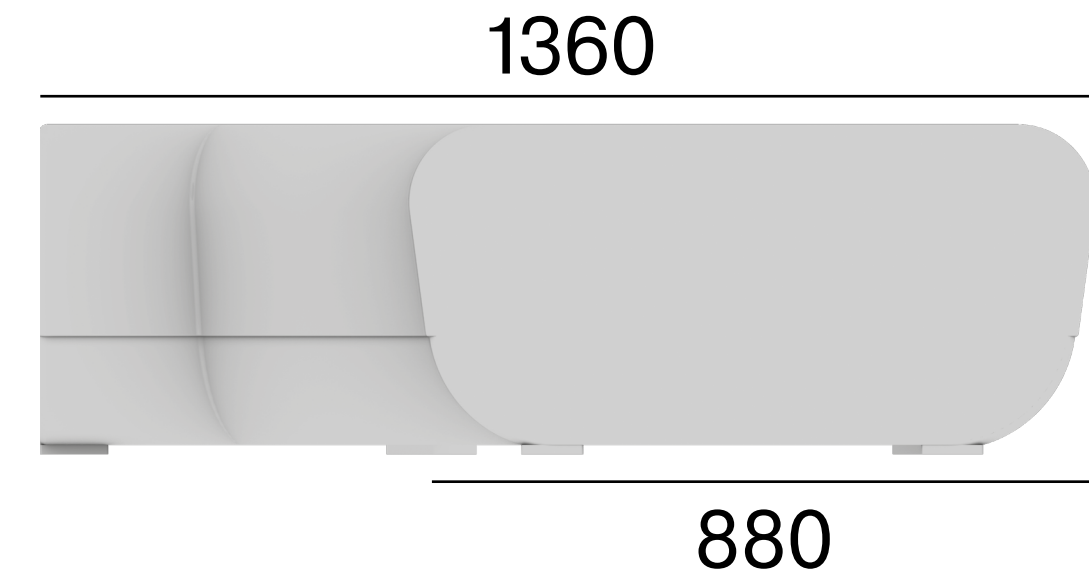

LD Seating

Rozměry
Dimensions
Maße
Dimensions

Open Port

**LD
Seating**

Open Port OP-K, BR

LD Seating

Open Port OP-D2

LD Seating

Open Port OP-D3,90

LD Seating

Open Port OP-D45

LD Seating

Open Port OP-D90

LD Seating

Open Port OP-DS

LD Seating

Open Port OP-D

LD Seating

Open Port OP-K

LD Seating

Open Port OP-P

LD Seating

Open Port OP-T

**Make
a good
move**