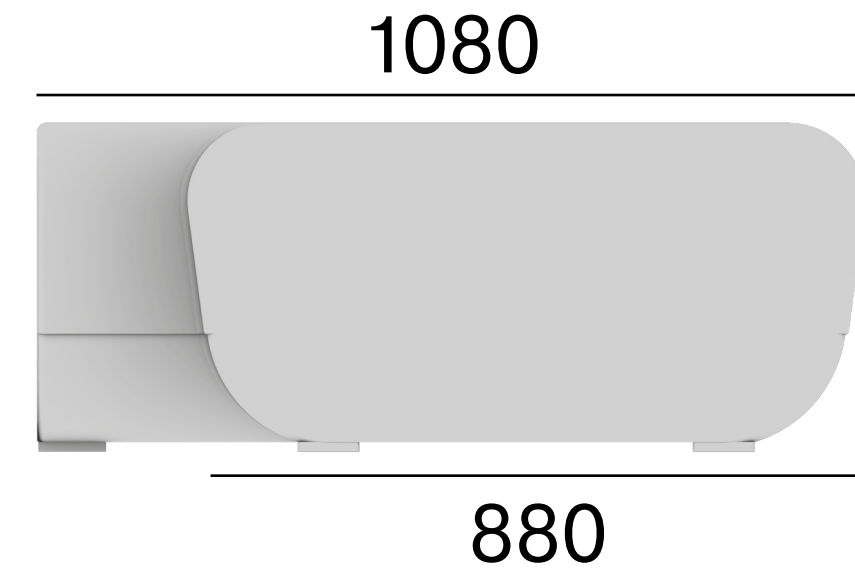

LD Seating

Rozměry
Dimensions
Maße
Dimensions

Open Port

**LD
Seating**

Open Port OP-K, BR

LD Seating

Open Port OP-D2

LD Seating

Open Port OP-D3,90

LD Seating

Open Port OP-D45

LD Seating

Open Port OP-D90

LD Seating

Open Port OP-DS

LD Seating

Open Port OP-D

LD Seating

Open Port OP-K

LD Seating

Open Port OP-P

LD Seating

Open Port OP-T

**Make
a good
move**