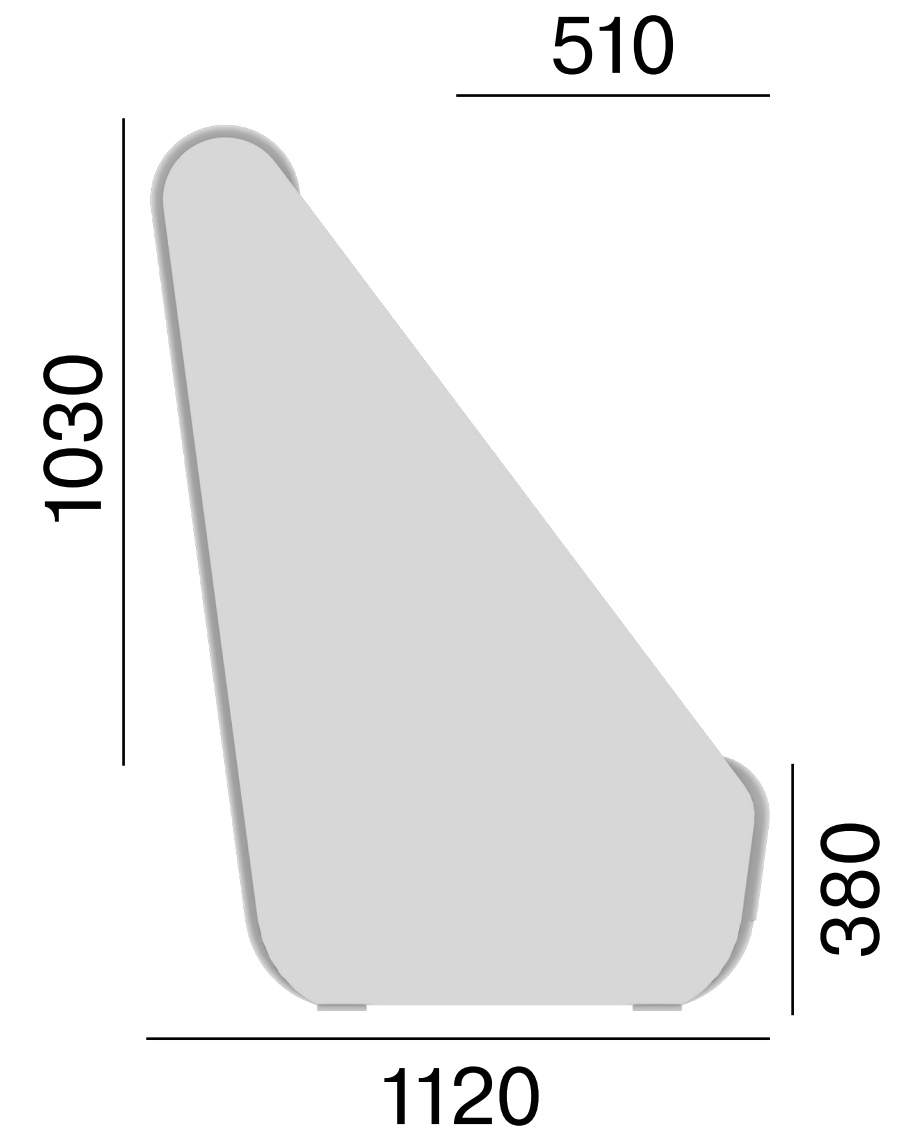

LD Seating

**Rozměry
Dimensions
Maße
Dimensions**

Meeting Port

**LD
Seating**

Meeting Port MP-BOX-K2-BR-01

**LD
Seating**

Meeting Port MP-BOX-K2-BR-02

Meeting Port MP-K1-BR-01