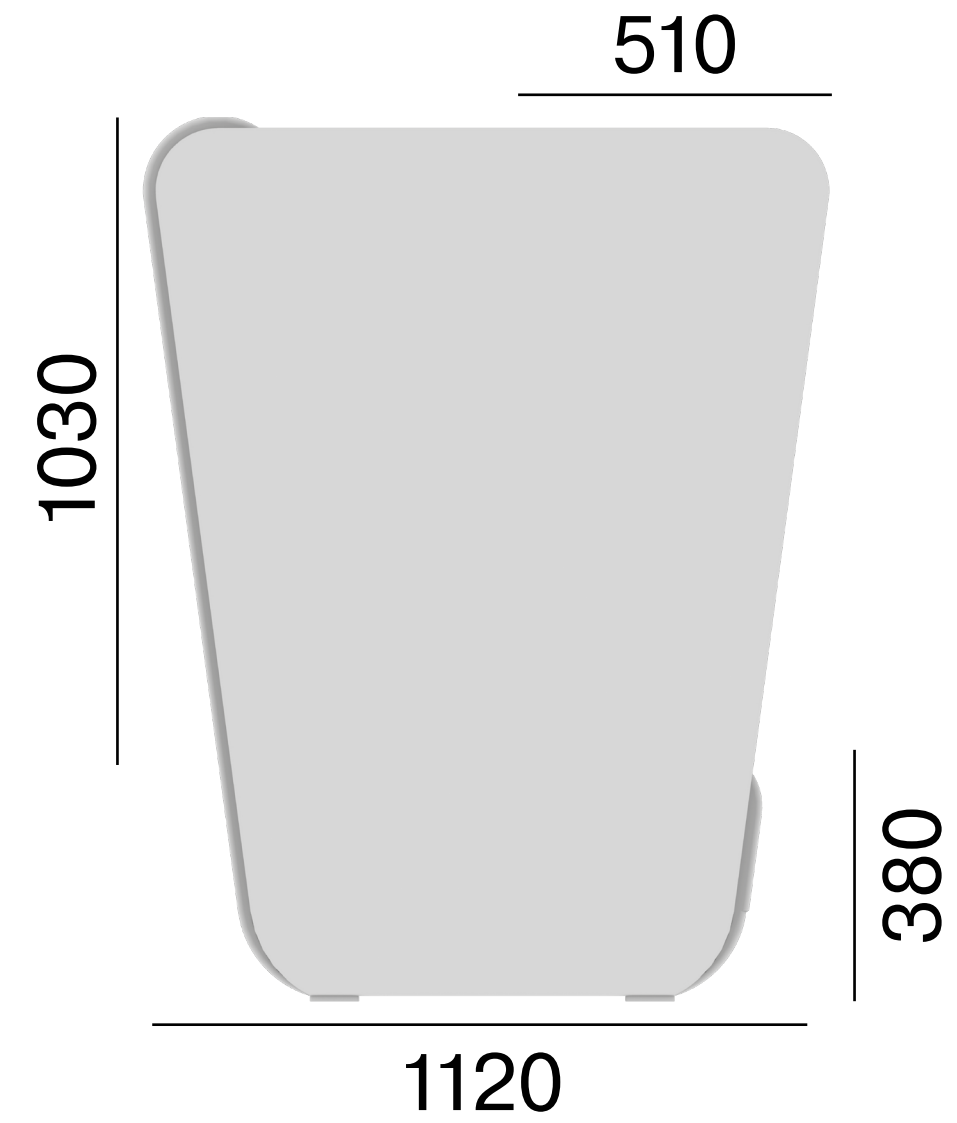

LD Seating

**Rozměry
Dimensions
Maße
Dimensions**

Meeting Port

**LD
Seating**

Meeting Port MP-BOX-K2-BR-01

**LD
Seating**

Meeting Port MP-BOX-K2-BR-02

Meeting Port MP-K1-BR-01