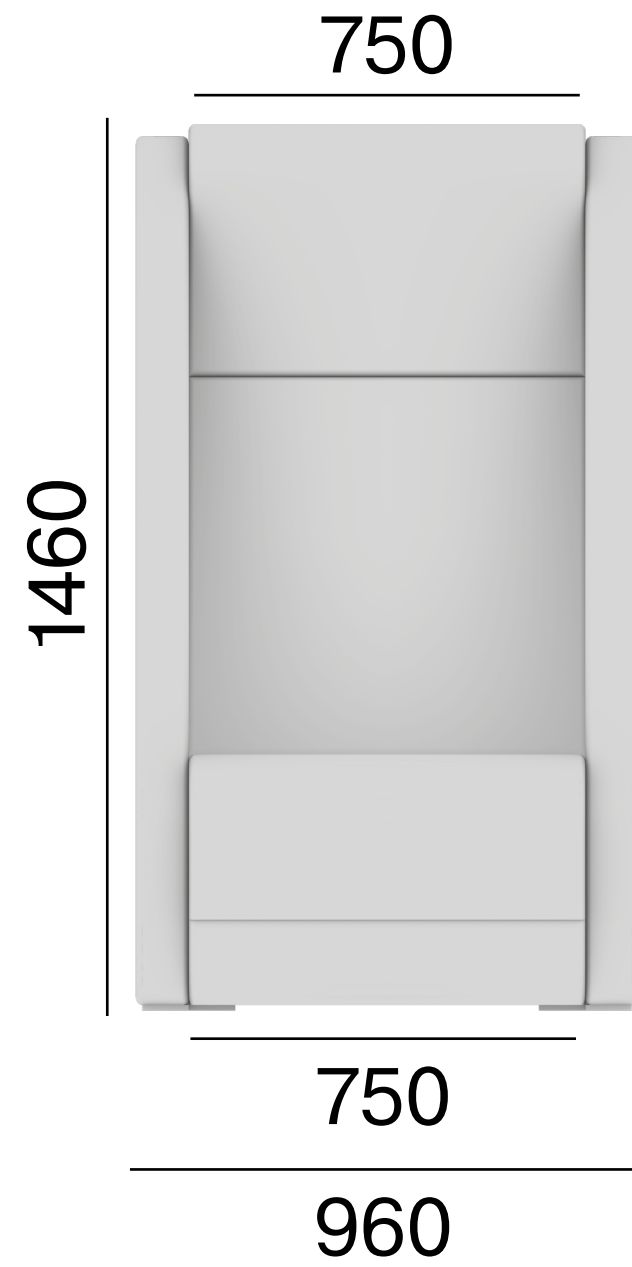

LD Seating

**Rozměry
Dimensions
Maße
Dimensions**

Meeting Port

**LD
Seating**

Meeting Port MP-BOX-K2-BR-01

**LD
Seating**

Meeting Port MP-BOX-K2-BR-02

Meeting Port MP-K1-BR-01