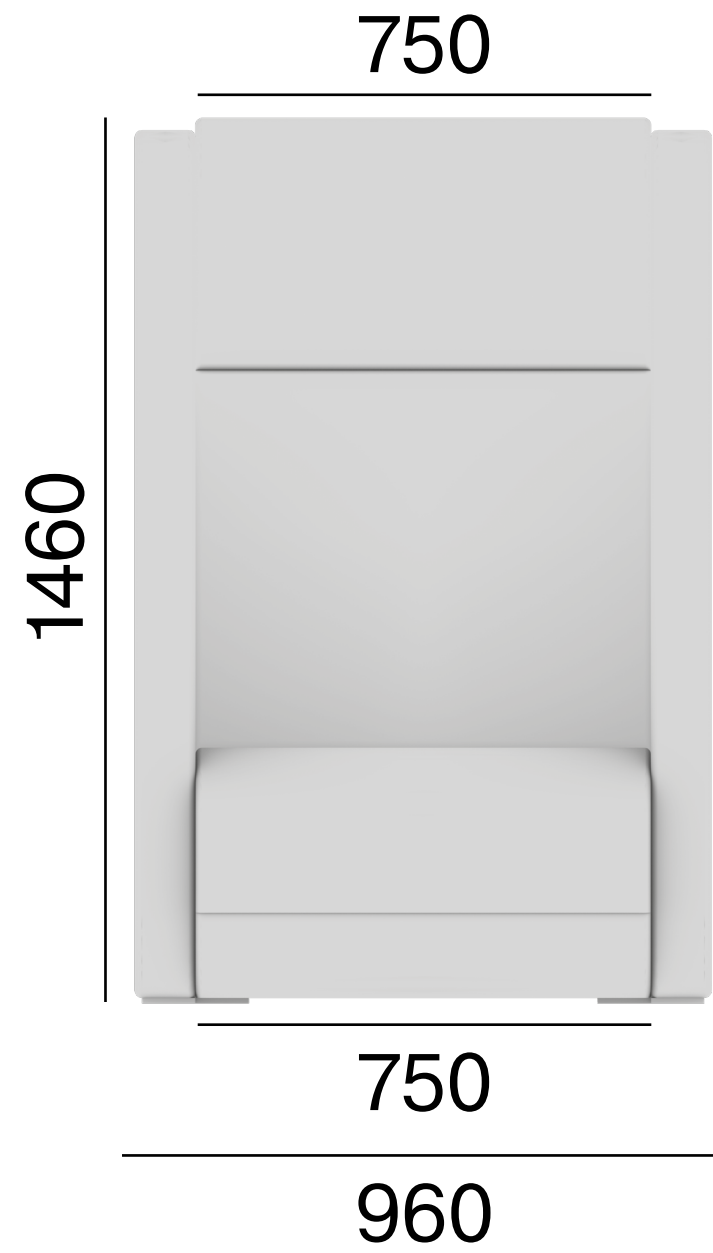

LD Seating

**Rozměry
Dimensions
Maße
Dimensions**

Meeting Port

**LD
Seating**

Meeting Port MP-BOX-K2-BR-01

**LD
Seating**

Meeting Port MP-BOX-K2-BR-02

Meeting Port MP-K1-BR-01