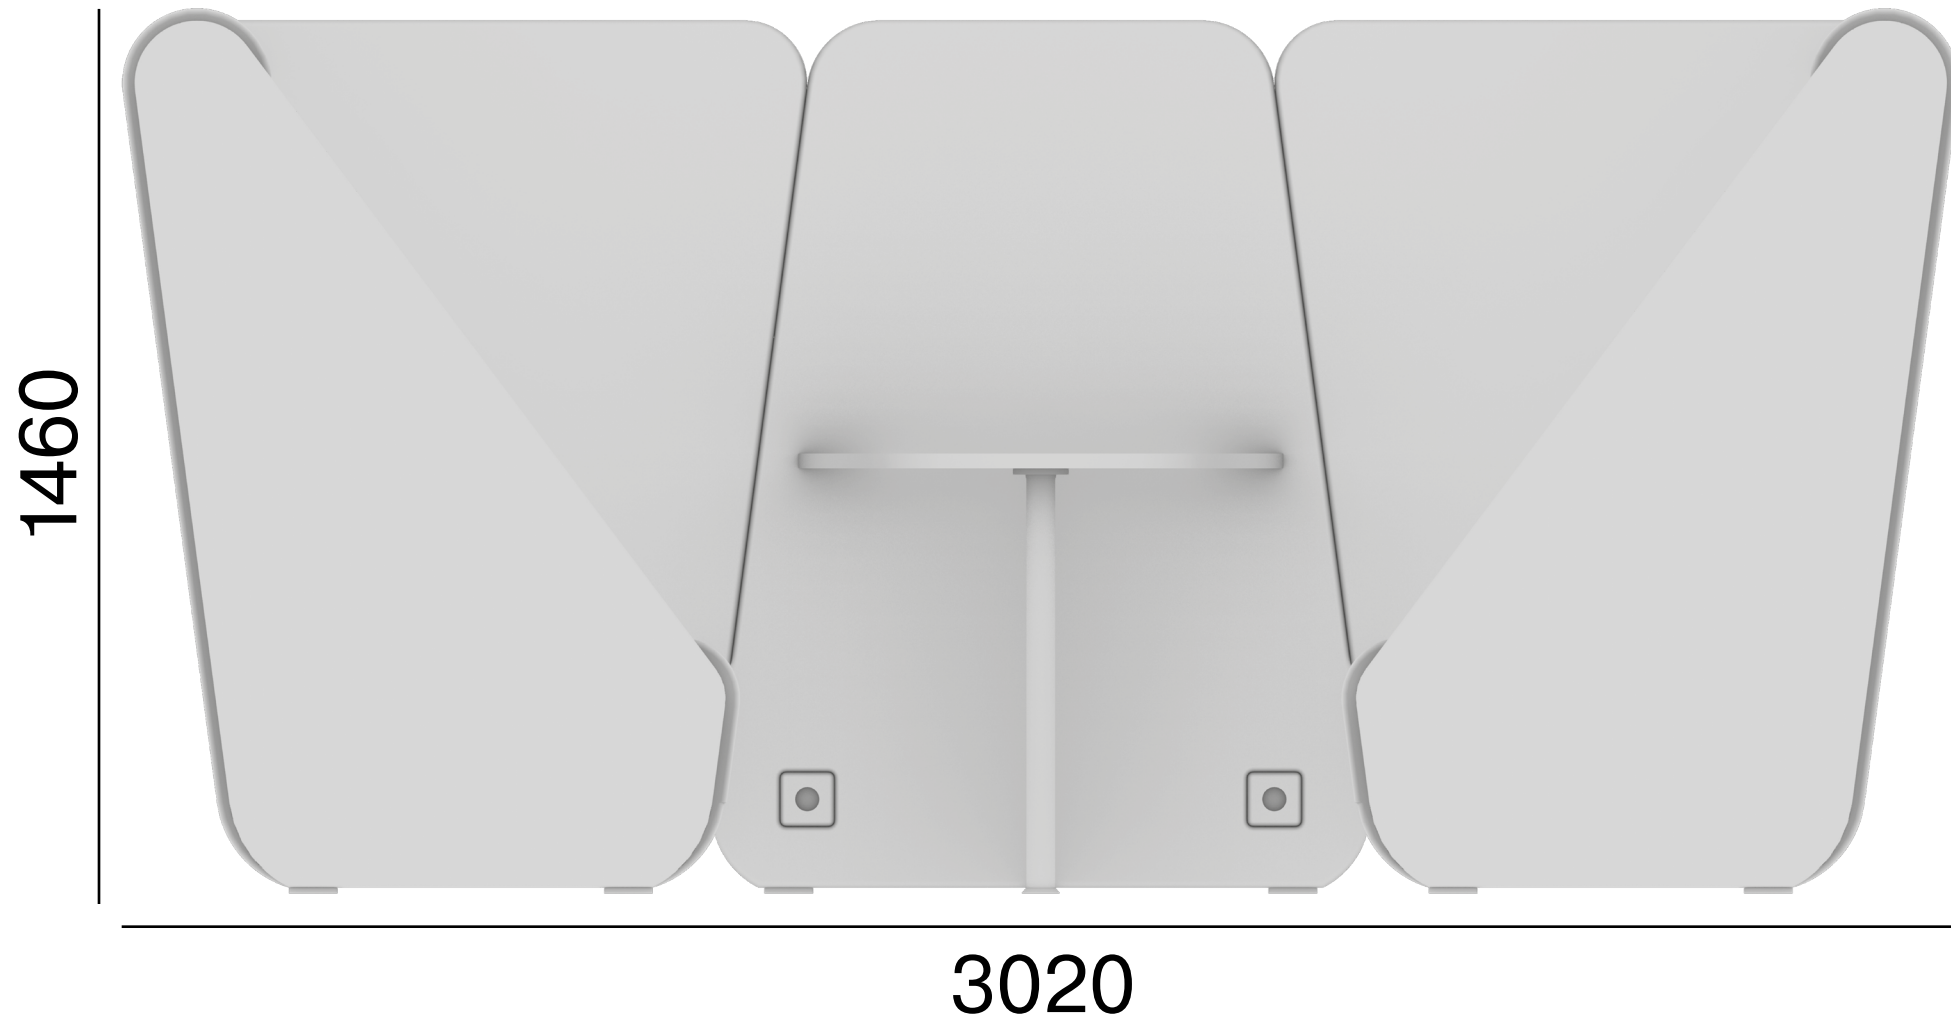

LD Seating

**Rozměry
Dimensions
Maße
Dimensions**

Meeting Port

**LD
Seating**

Meeting Port MP-BOX-K2-BR-01

**LD
Seating**

Meeting Port MP-BOX-K2-BR-02

Meeting Port MP-K1-BR-01