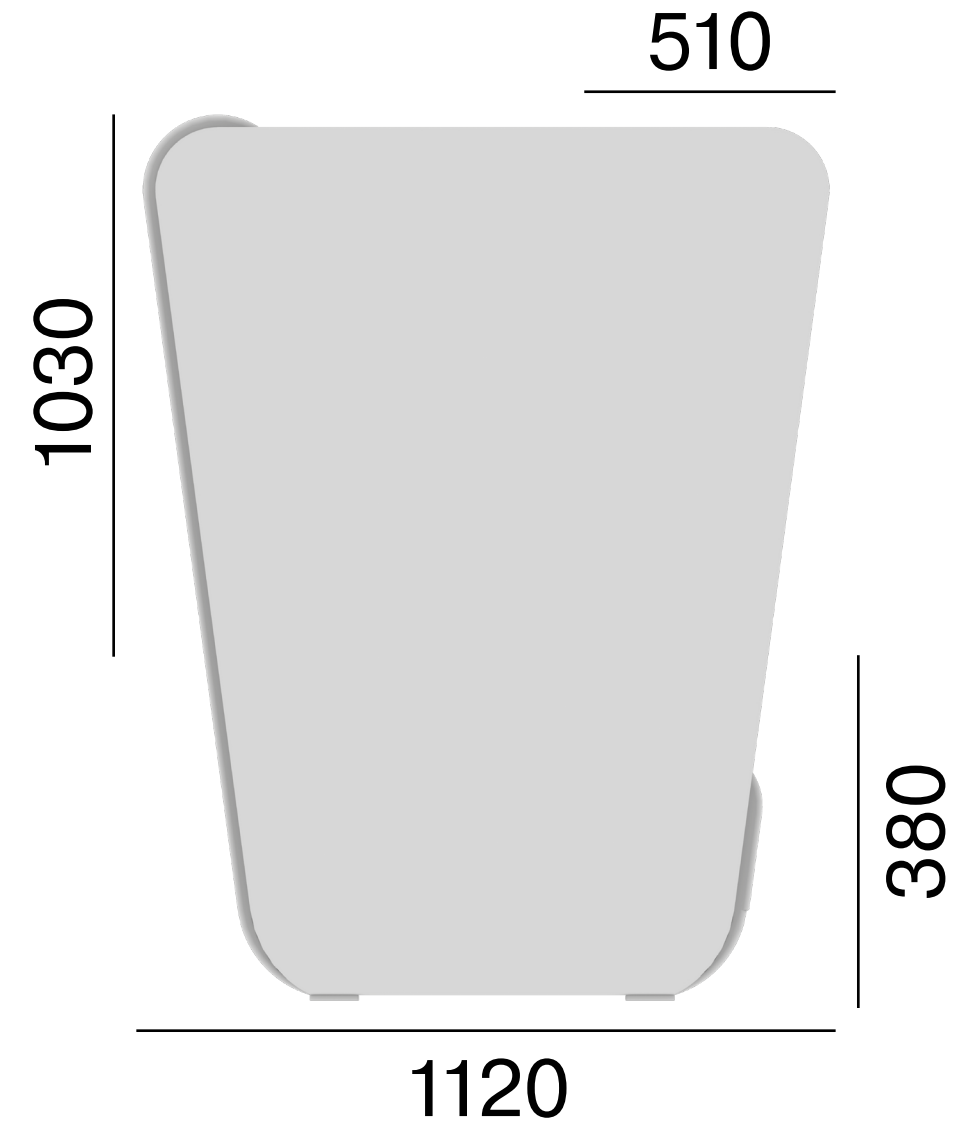

LD Seating

**Rozměry
Dimensions
Maße
Dimensions**

Meeting Port

**LD
Seating**

Meeting Port MP-BOX-K2-BR-01

**LD
Seating**

Meeting Port MP-BOX-K2-BR-02

Meeting Port MP-K1-BR-01