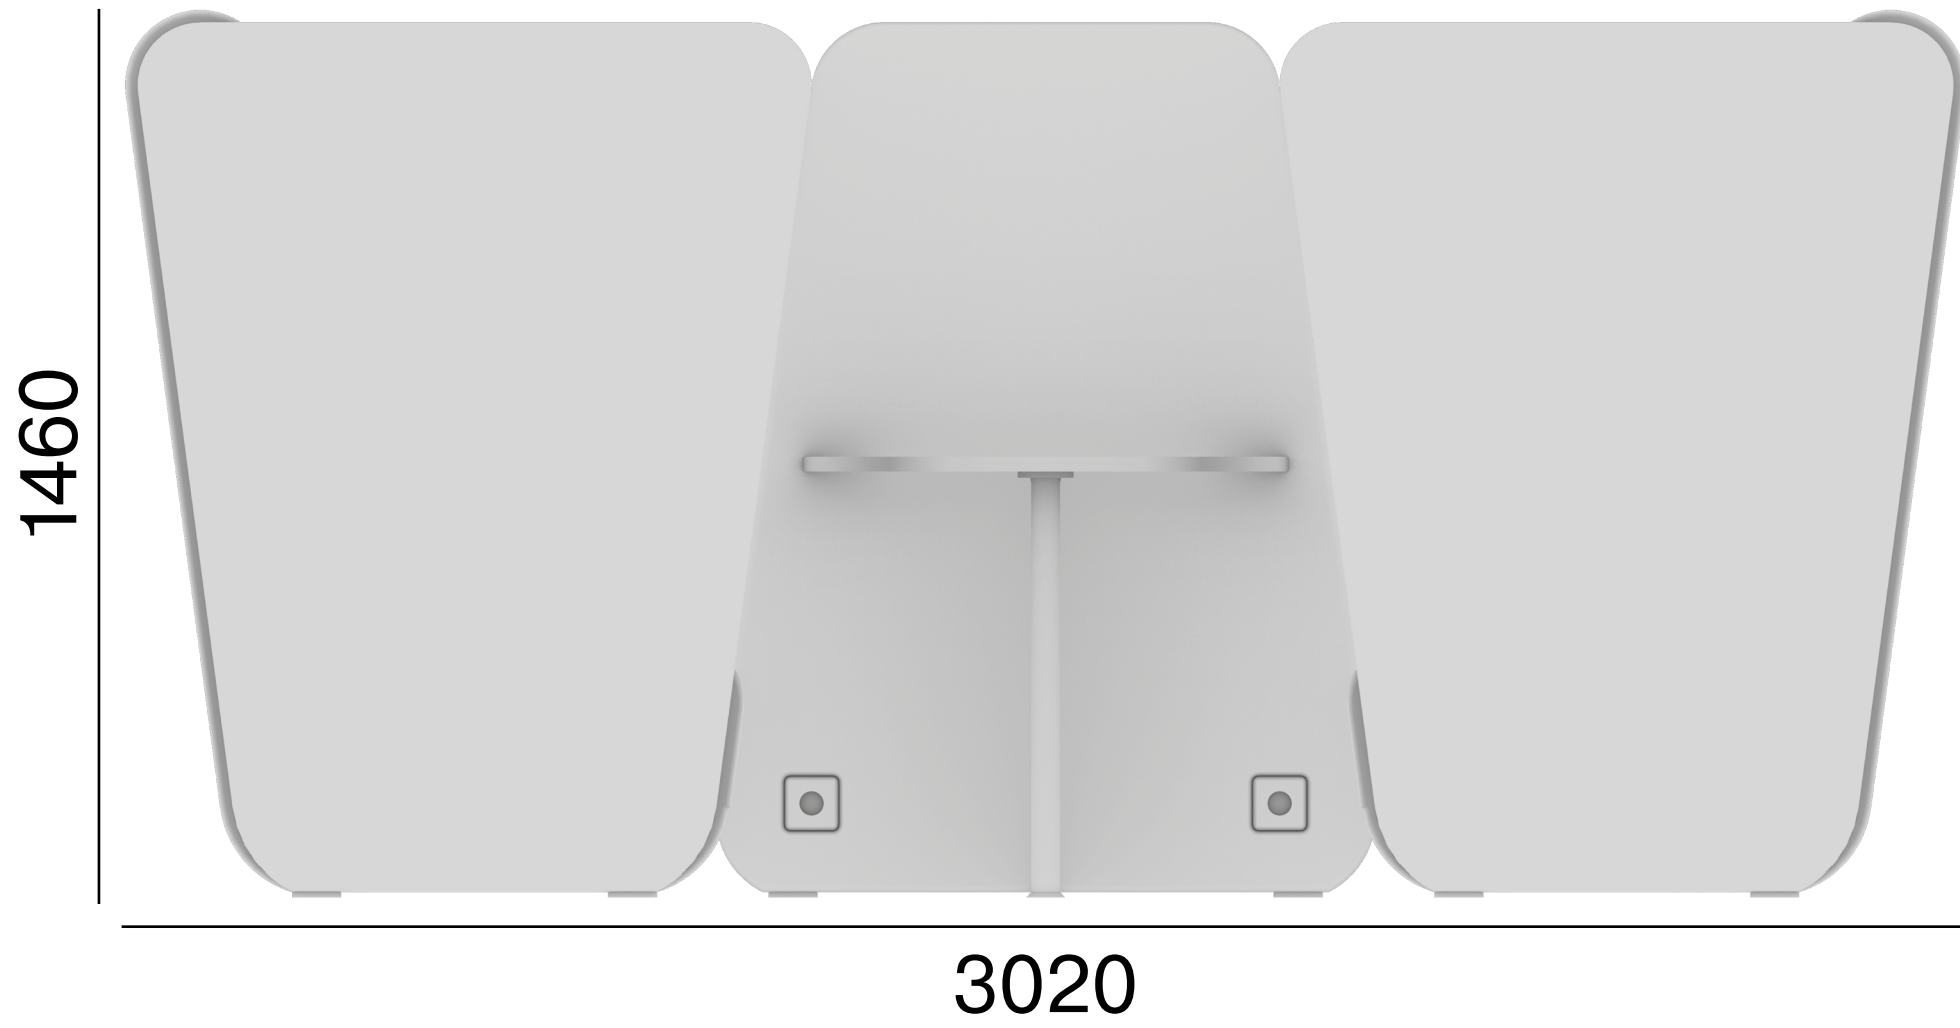

LD Seating

**Rozměry
Dimensions
Maße
Dimensions**

Meeting Port

**LD
Seating**

Meeting Port MP-BOX-K2-BR-01

**LD
Seating**

Meeting Port MP-BOX-K2-BR-02

Meeting Port MP-K1-BR-01