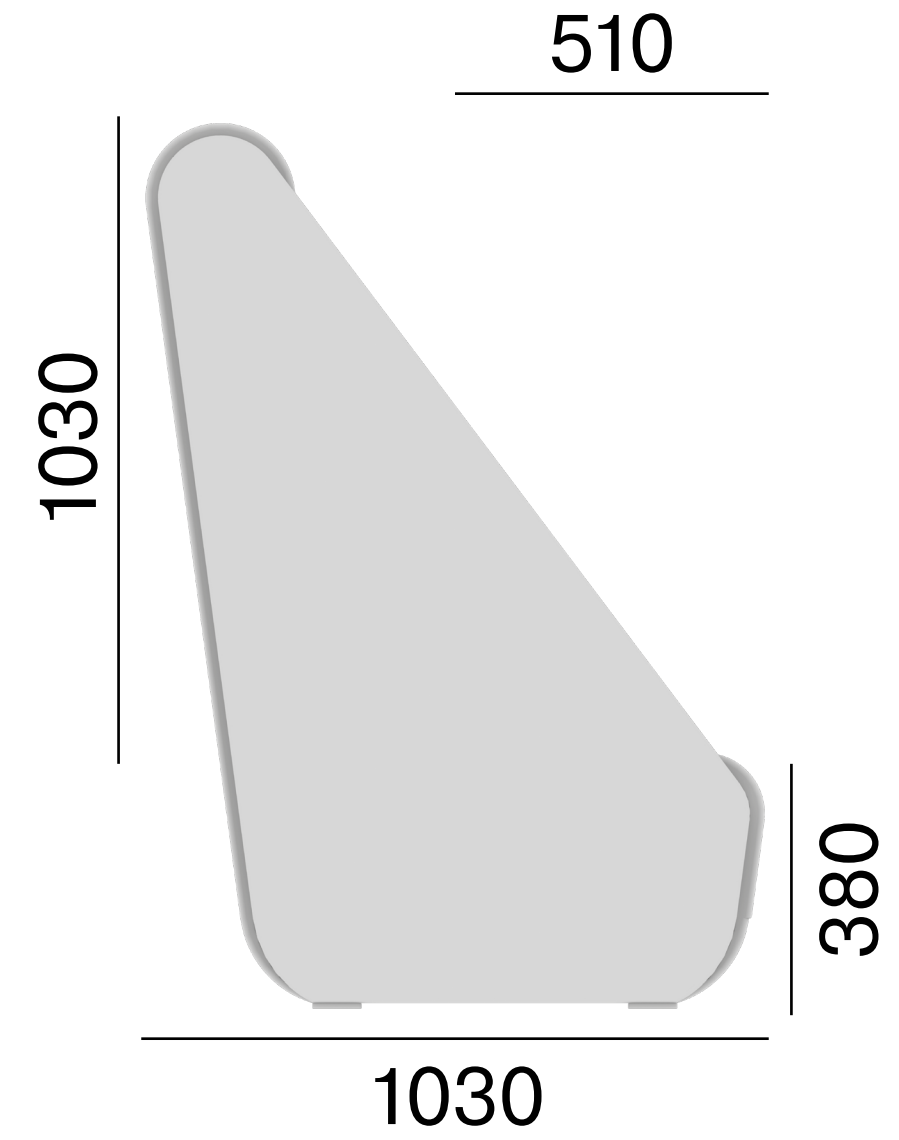

LD Seating

**Rozměry
Dimensions
Maße
Dimensions**

Meeting Port

**LD
Seating**

Meeting Port MP-BOX-K2-BR-01

**LD
Seating**

Meeting Port MP-BOX-K2-BR-02

Meeting Port MP-K1-BR-01